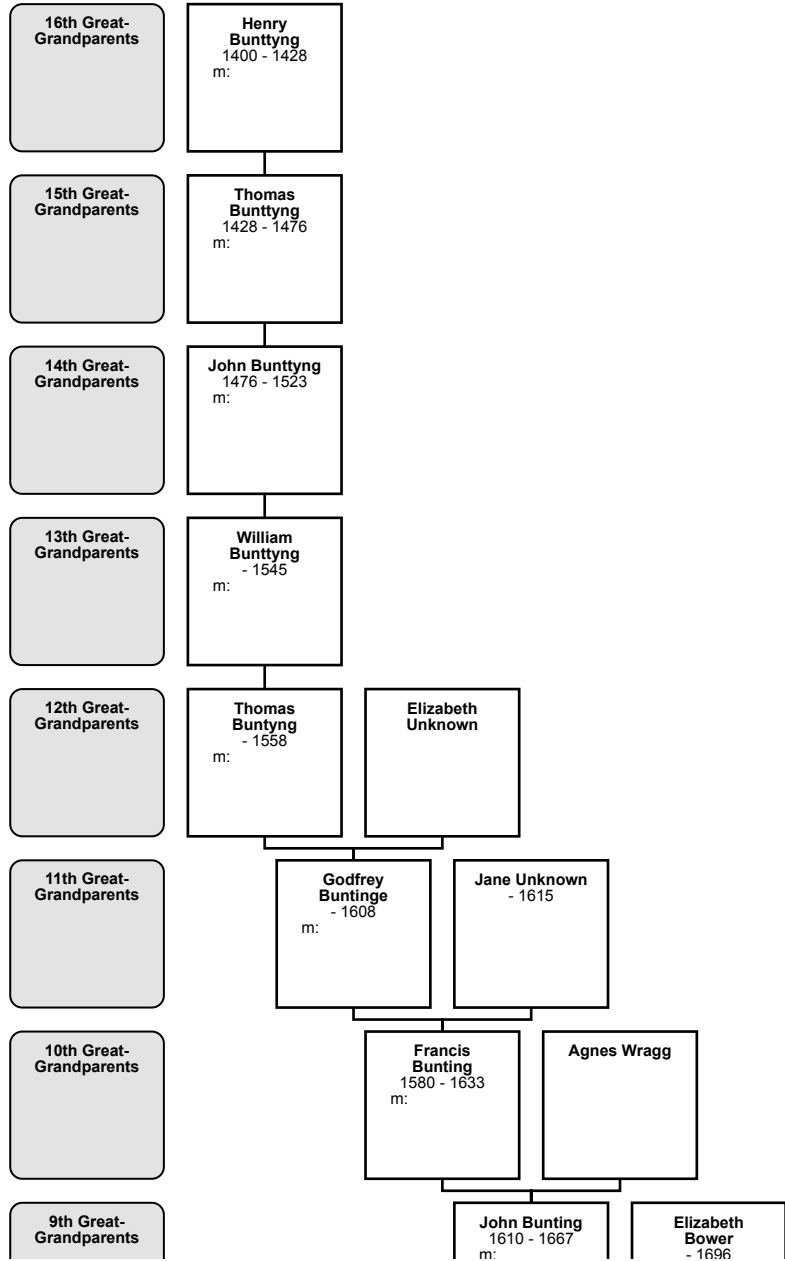

Hourglass Chart for Karen Marshall

8th Great-Grandparents

7th Great-Grandparents

6th Great-Grandparents

5th Great-Grandparents

4th Great-Grandparents

3rd Great-Grandparents

2nd Great-Grandparents

Alice Mower

Anthony Bunting
1678 - 1745
m: 07 Sep 1703
in Darley Dale,
Derbyshire,
England

Mary Cowley

Dorothy Bunting
1706 -

Thomas Towndrow
1736 - 1812
m: 16 Dec 1765
in North Wingfield,
Derbyshire,
England

Mary Else
1835 - 1890

Jacob Towndrow
1862 - 1939
m: 28 Jul 1884
in Ashover,
Derbyshire,
England

Jane Knowles
1865 - 1928

8th Great-Grandparents

7th Great-Grandparents

6th Great-Grandparents

5th Great-Grandparents

4th Great-Grandparents

3rd Great-Grandparents

2nd Great-Grandparents

Great-Grandparents

Grandparents

Charles
Towndrow
1896 -
m:

Maria Brown

Parents